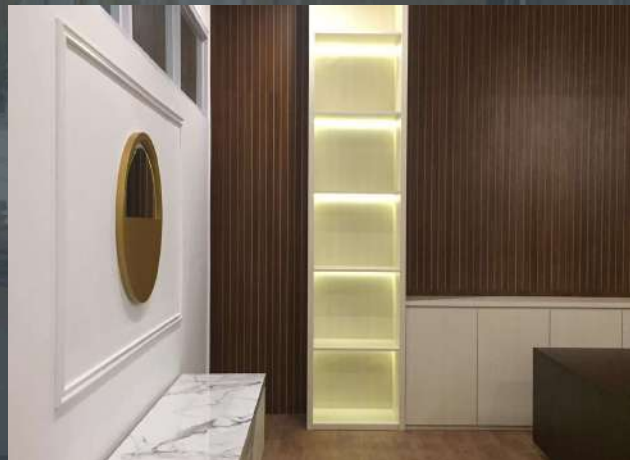

Copyright © 2026 | All rights reserved