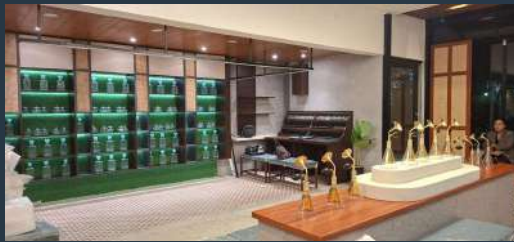

LOCATION
ROYAL PARAHYANGAN
KOTA BARU, PADALARANG

Copyright © 2026 | All rights reserved

DESIGN CONCEPT

IMPLEMENTATION

**NATAWIRA
DWI ASHTA**
Build and Constructing Comfort

STORE | 

PROJECT
SCENTSORED PERFUMERY