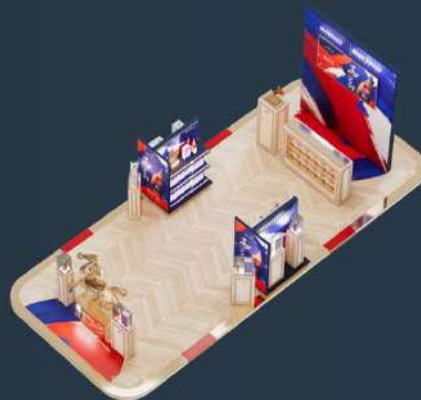

DESIGN CONCEPT

IMPLEMENTATION

**NATAWIRA
DWI ASHTA**
Build and Constructing Comfort

SPECIALITY
BOOTH

PROJECT
MARTELL CNY SMALL
BOOTH

SCOPE
DESIGN & PRODUCTION

LOCATION
PIK AVENUE
JAKARTA

Copyright © 2026 | All rights reserved